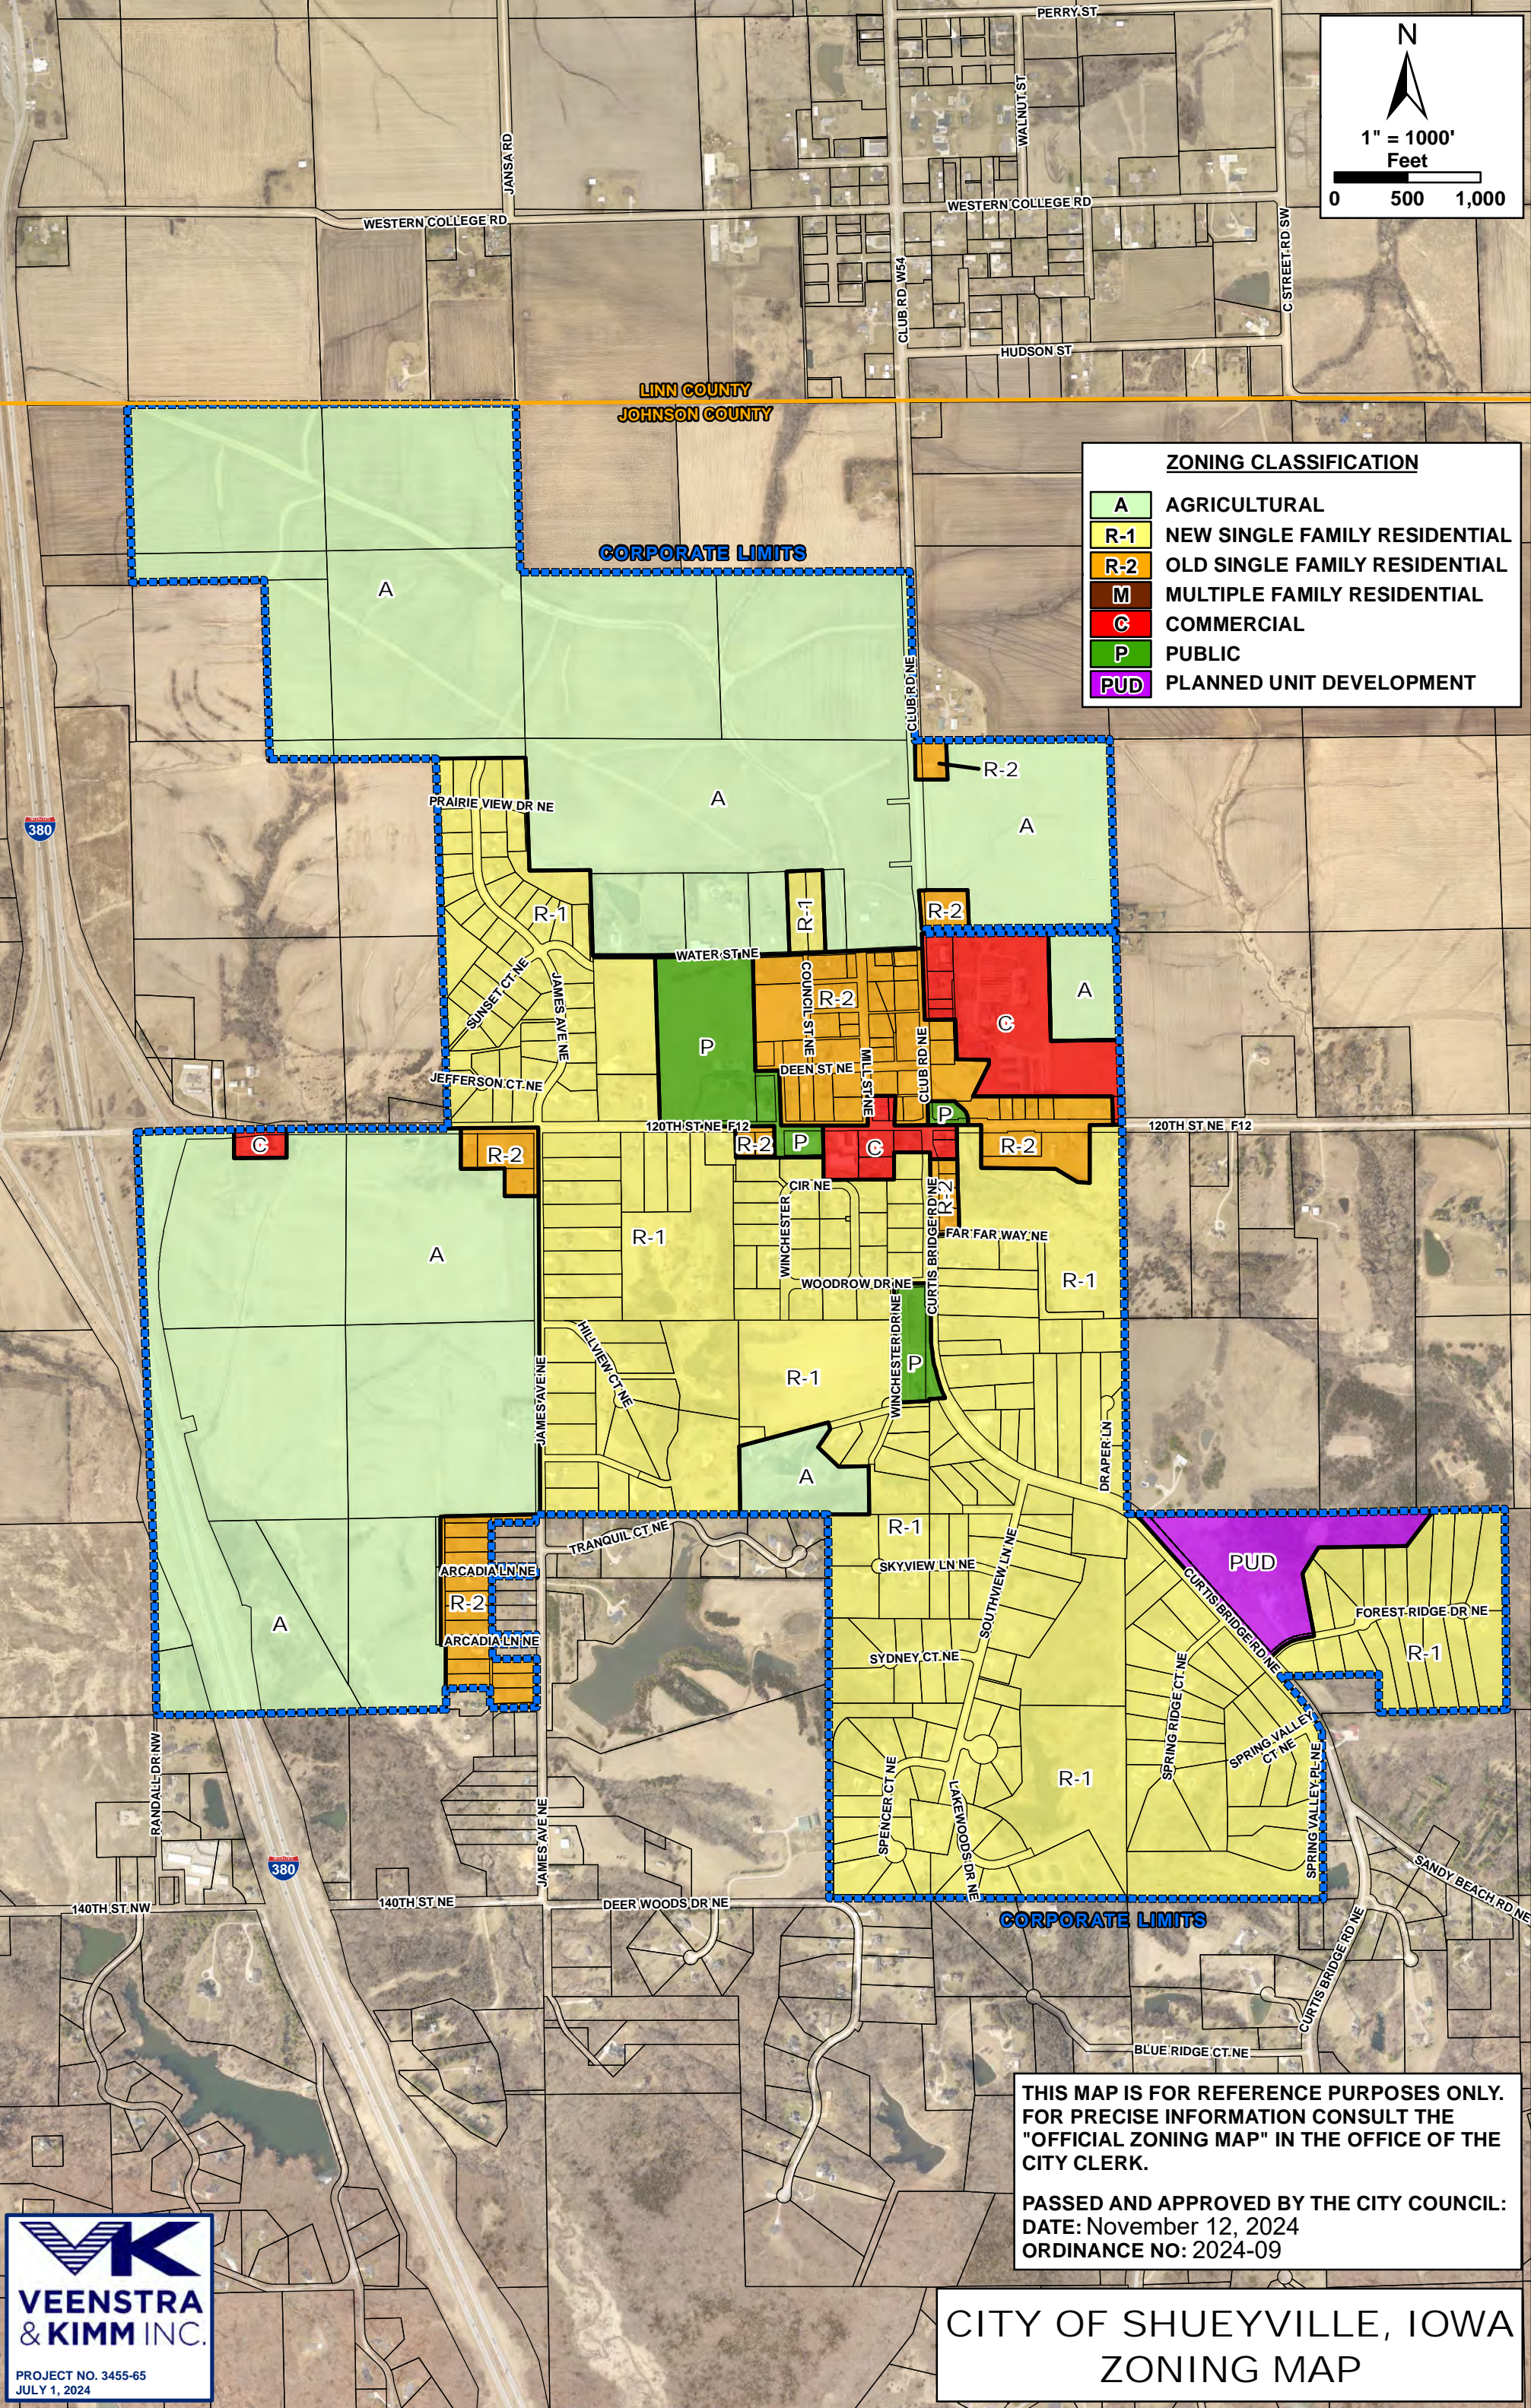

LINN COUNTY
JOHNSON COUNTY

CORPORATE LIMITS

ZONING CLASSIFICATION

A	AGRICULTURAL
R-1	NEW SINGLE FAMILY RESIDENTIAL
R-2	OLD SINGLE FAMILY RESIDENTIAL
M	MULTIPLE FAMILY RESIDENTIAL
C	COMMERCIAL
P	PUBLIC
PUD	PLANNED UNIT DEVELOPMENT

THIS MAP IS FOR REFERENCE PURPOSES ONLY.
FOR PRECISE INFORMATION CONSULT THE
"OFFICIAL ZONING MAP" IN THE OFFICE OF THE
CITY CLERK.

PASSED AND APPROVED BY THE CITY COUNCIL:
DATE: November 12, 2024
ORDINANCE NO: 2024-09

CITY OF SHUEYVILLE, IOWA
ZONING MAP

**VEENSTRA
& KIMM INC.**
PROJECT NO. 3455-65
JULY 1, 2024